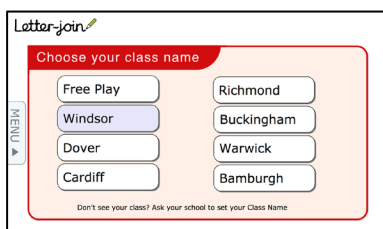

Password: **home**

PC Browsers:

Letter-join will work on the following browsers on PCs/Macs:

- Google Chrome
- Firefox
- Safari

Do not use Internet Explorer.

IPAD AND TABLET LOG-IN

Go to www.letter-join.co.uk and use the Tablet log-in option with these details:

Username: **ak3814**

Swipe code
(starting at top
left):

Tablet/iPad Browsers:

Letter-join will run on the following tablets:

- iPads running iOS7 and above through the Safari browser.
- Windows 8 tablets (8 inch and bigger) using the built-in browser.
- Android tablets (8 inch and bigger) using Google Chrome, Firefox or Opera.

Choose a Classroom

Once logged-in, choose your child's classroom and you can use Letter-join's resources and fun activities to reinforce the handwriting we teach at school. You can trace over the letters and words and play the games on your tablet.